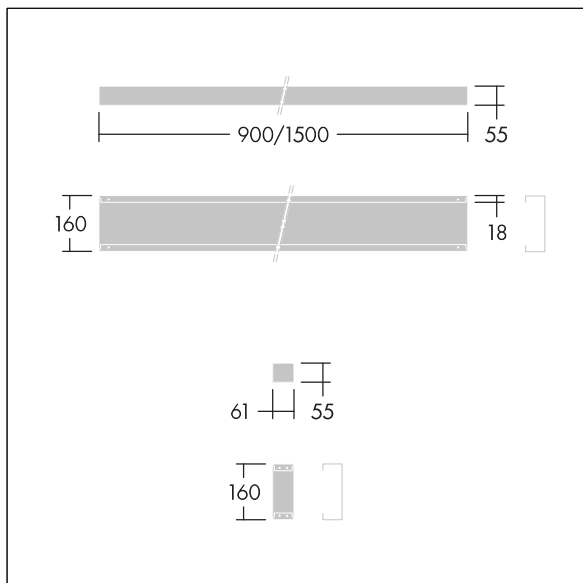

TLG_PNC3_M_LV_RESD_INFIL.wmf

De met een * aangeduide waarden zijn nominale waarden. Tenzij anders aangegeven, gelden de waarden voor een omgevingstemperatuur van 25°C.

De producten van Thorn Lighting worden permanent verder ontwikkeld. We behouden ons het recht voor om zonder verdere publicatie technische of vormelijke wijzigingen aan onze producten aan te brengen.

© Thorn Lighting