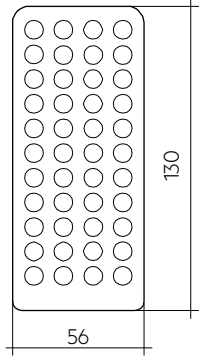

Keuringsattest