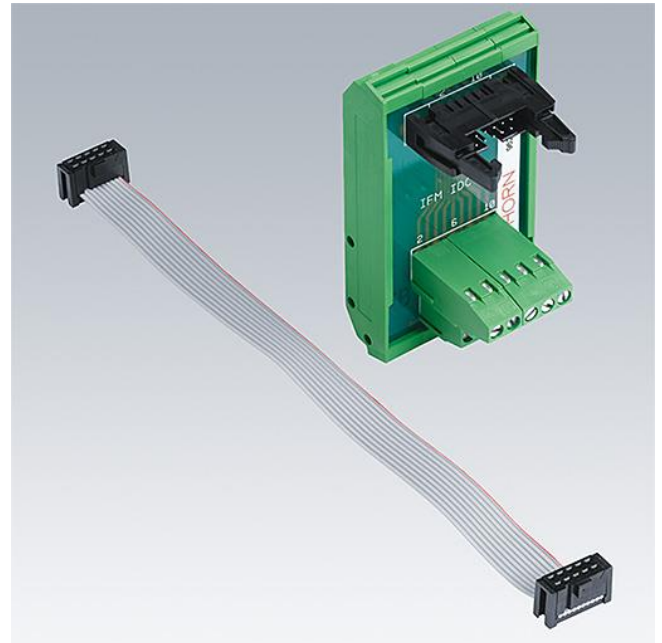

## SENSA DMX ADAPTOR PORT X8

Sensa

Art. nr. 96261604

### Planningsaanwijzingen

The adaptor connects to the DMX Controller and enables its remote control via dry contacts from external equipments of the installation, such as external clock, push buttons, presence detectors, controlled relays, etc

### Funciebeschrijving

- DIN rail mounting
- Supplied complete with ribbon cable

#### Technische gegevens

Afmetingen	45 x 82 x 30 (L x B x H, in mm)
------------	---------------------------------