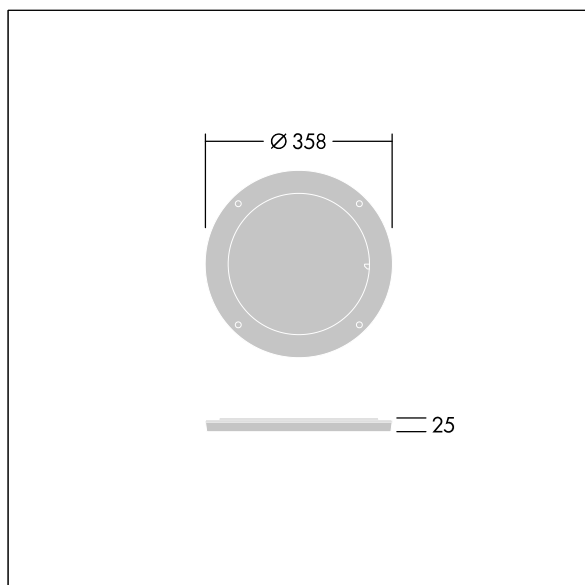

TLG_CONL_M_36-52LHF.wmf

Toutes les valeurs marquées d'un * sont des valeurs nominales. Sauf indication contraire, les valeurs sont applicables pour une température ambiante de 25 °C.

Les produits de Thorn Lighting sont perfectionnés en permanence. Nous nous réservons le droit d'apporter des modifications à nos produits sans autres publications.

© Thorn Lighting