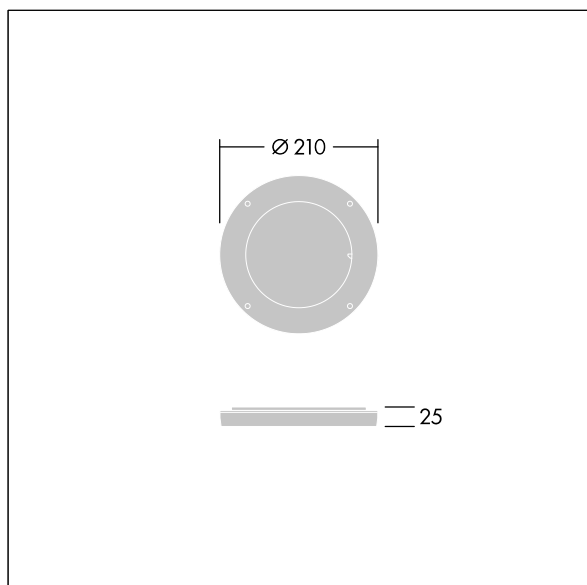

TLG_CONL_M_12LHF.wmf

Toutes les valeurs marquées d'un * sont des valeurs nominales. Sauf indication contraire, les valeurs sont applicables pour une température ambiante de 25 °C.

Les produits de Thorn Lighting sont perfectionnés en permanence. Nous nous réservons le droit d'apporter des modifications à nos produits sans autres publications.

© Thorn Lighting