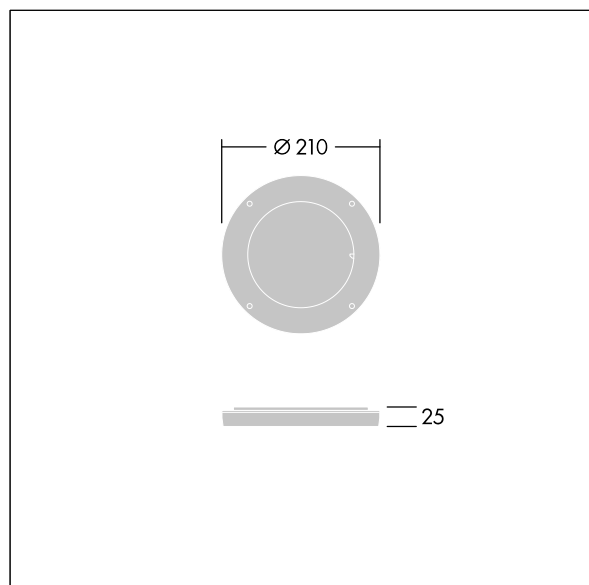

TLG_CONL_M_12LHF.wmf

Toutes les valeurs marquées d'un * sont des valeurs nominales. Sauf indication contraire, les valeurs sont applicables pour une température ambiante de 25 °C.

Les produits de Thorn Lighting sont perfectionnés en permanence. Nous nous réservons le droit d'apporter des modifications à nos produits sans autres publications.

© Thorn Lighting